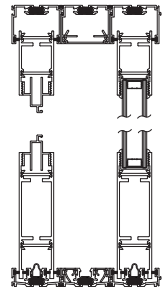

#### EXTRUDED ALUMINUM SCREEN DOOR

- Easy operation and slim profile
- Integrated screen track design
- Max screen size of 72" x 130"
- Profiles available in Clear and Dark Bronze
- Mesh options include Charcoal Mesh, Ultraview Mesh, Black Wire Mesh, and Clear Wire Mesh

#### Integrated Retractable Pleated Screen

Frame Detail

Sill Detail

#### Panel Screen

Frame Detail

Sill Detail

#### Extruded Aluminum Screen Door

Frame Detail

Sill Detail