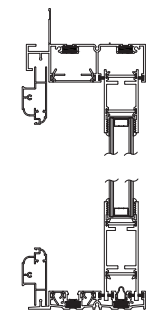

#### EXTRUDED ALUMINUM SCREEN DOOR

- Easy operation and slim profile
- Integrated screen track design
- Max screen size of 72" x 130"
- Profiles available in Clear and Dark Bronze
- Mesh options include Charcoal Mesh, Ultraview Mesh, Black Wire Mesh, and Clear Wire Mesh

#### Integrated Retractable Pleated Screen

Frame Detail

Sill Detail

#### Panel Screen

Frame Detail

Sill Detail

#### Extruded Aluminum Screen Door

Frame Detail

Sill Detail