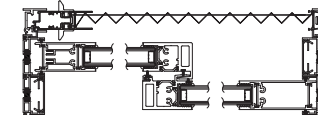

SERIES 8100 MULTI SLIDE DOOR

INTEGRATED RETRACTABLE PLEATED SCREEN

- Smooth operation and slim profile
- Integrated frame design only adds 1 ½" track to the door frame depth regardless of the number of multi slide door panels
- Available in single or bi-parting double screen configuration
- Max Single Screen size of 192" x 126"
- Max Double Screen size of 384" x 126"
- Black pleated mesh screen retracts into the frame
- Integrated screen track finish matches the multi slide door frame
- Integrated retractable pleated screen is not available for retrofit applications or pocketing multi slide configurations

PANEL SCREEN

- Smooth operation and same profile as the door panel with a screen insert
- Optional single panel screen in the interior for a multi slide door
- Optional panel screen on the exterior for every operable multi slide door (e.g. OXXX would have 3 panel screens)
- Adds 2" track per panel to the door frame depth
- Max screen panel size 72" x 144"
- Available in Clear and Dark Bronze
- Mesh options include Charcoal Mesh or Ultraview Mesh

SERIES 8150 SLIDING DOOR

EXTRUDED ALUMINUM SCREEN DOOR

- Easy operation and slim profile
- Integrated screen track design
- Max screen size of 72" x 130"
- Profiles available in Clear and Dark Bronze
- Mesh options include Charcoal Mesh, Ultraview Mesh, Black Wire Mesh, and Clear Wire Mesh

Integrated Retractable Pleated Screen

Frame Detail