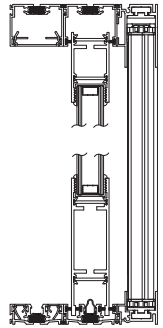

Sill Detail